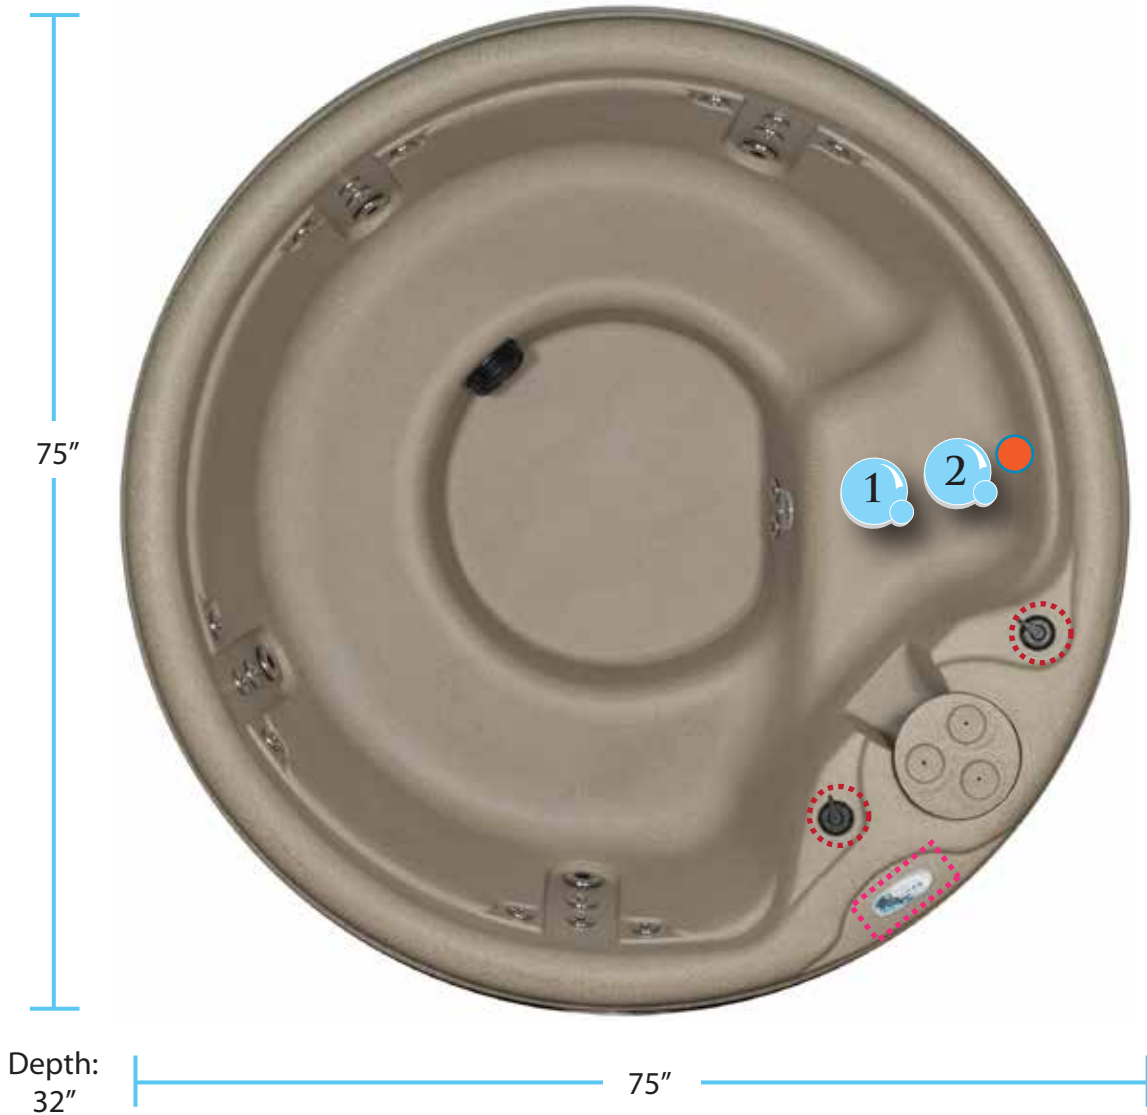

Dawn

Color Guide:

Air Control

Topside Control

Water Drain Valve

Spa components: 

1: Pump

2: Electrical Control (Pack)

Please refrain from making any modifications or design changes to your home until you receive and measure your spa. Measurements shown may vary slightly.