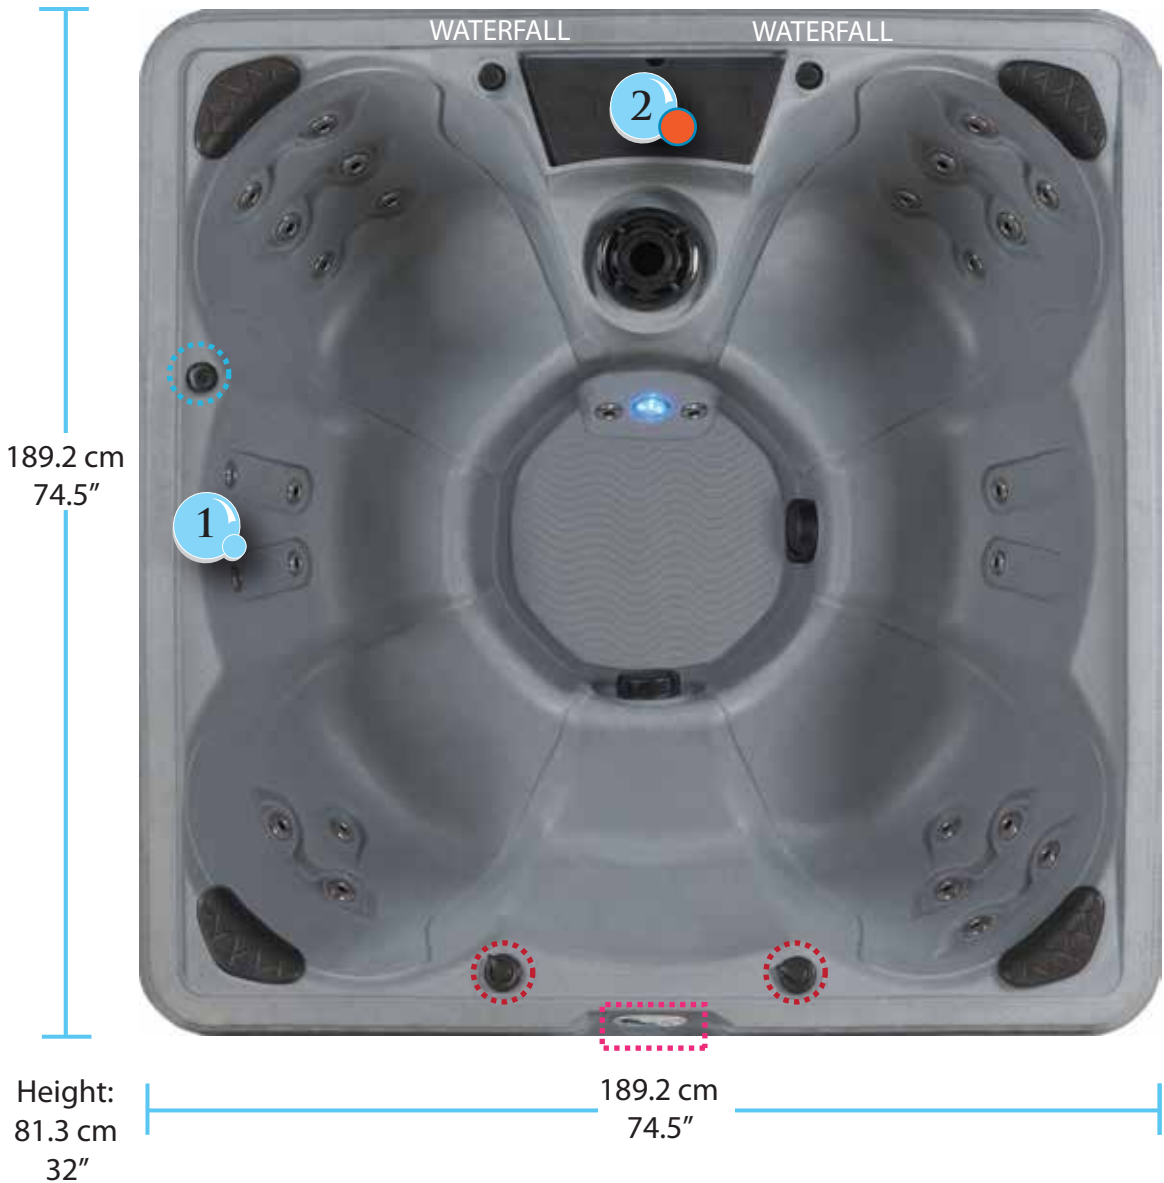

# Genesis Lounger

Color Guide:  
Air Control  
Water Control  
Topside Control  
Water Drain Valve

Spa components:   
1: Pump  
2: Electrical Control (Pack)

Please refrain from making any modifications or design changes to your home until you receive and measure your spa. Measurements shown may vary slightly.

# Genesis Non-Lounger

Color Guide:  
Air Control  
Water Control  
Topside Control  
Water Drain Valve

Spa components:   
1: Pump  
2: Electrical Control (Pack)

Please refrain from making any modifications or design changes to your home until you receive and measure your spa. Measurements shown may vary slightly.