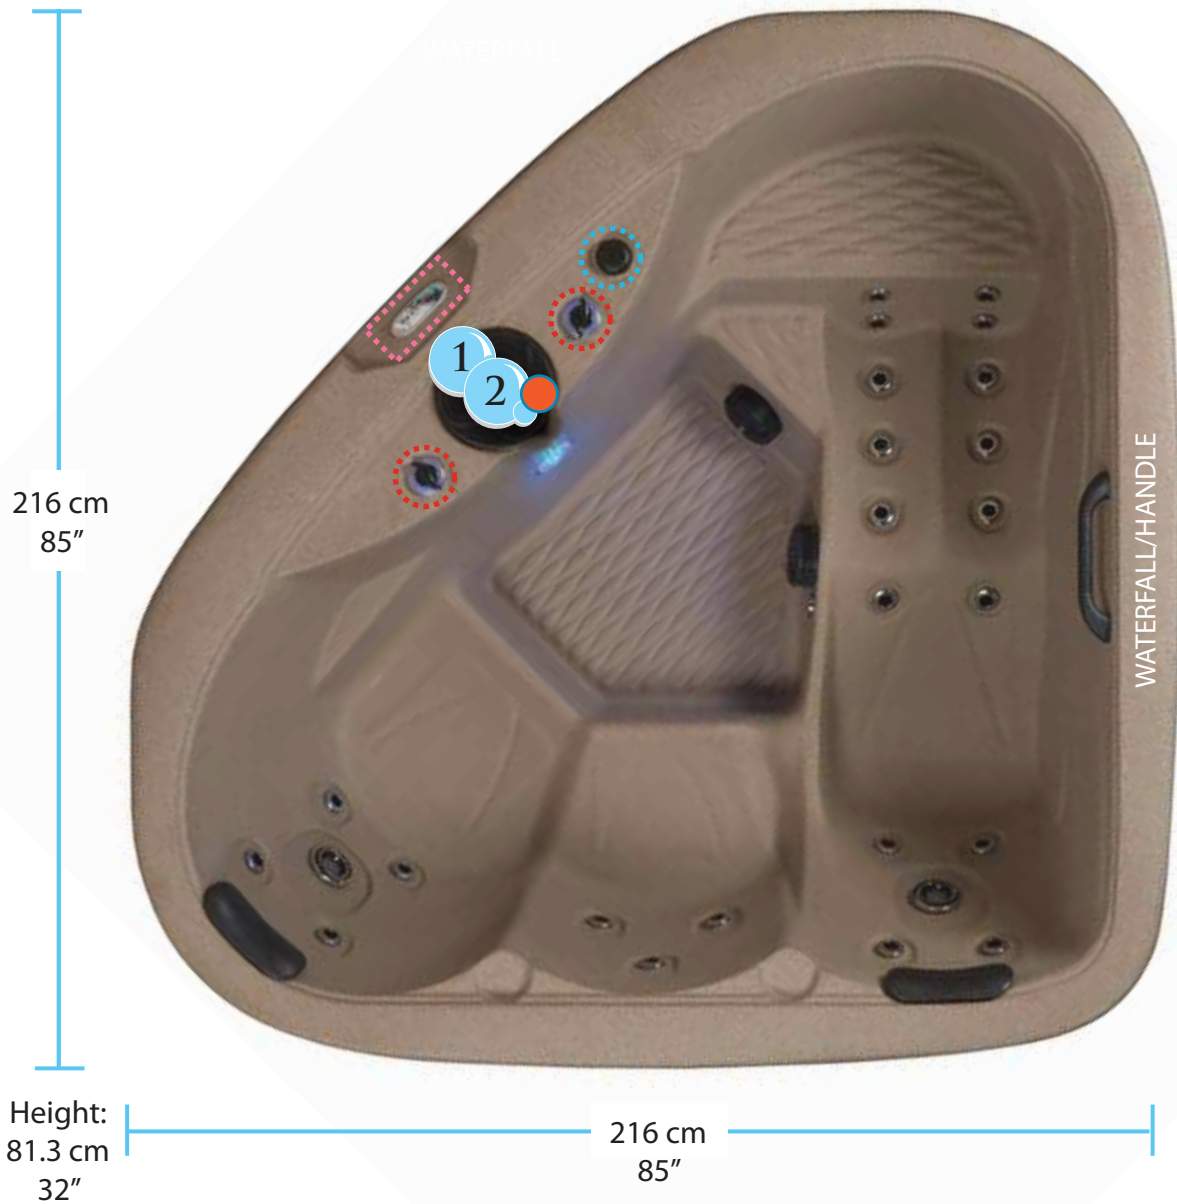

Alcove

Color Guide:
Air Control
Water Control
Topside Control
Water Drain Valve

Spa components: 
1: Pump
2: Electrical Control (Pack)

Please refrain from making any modifications or design changes to your home until you receive and measure your spa. Measurements shown may vary slightly.